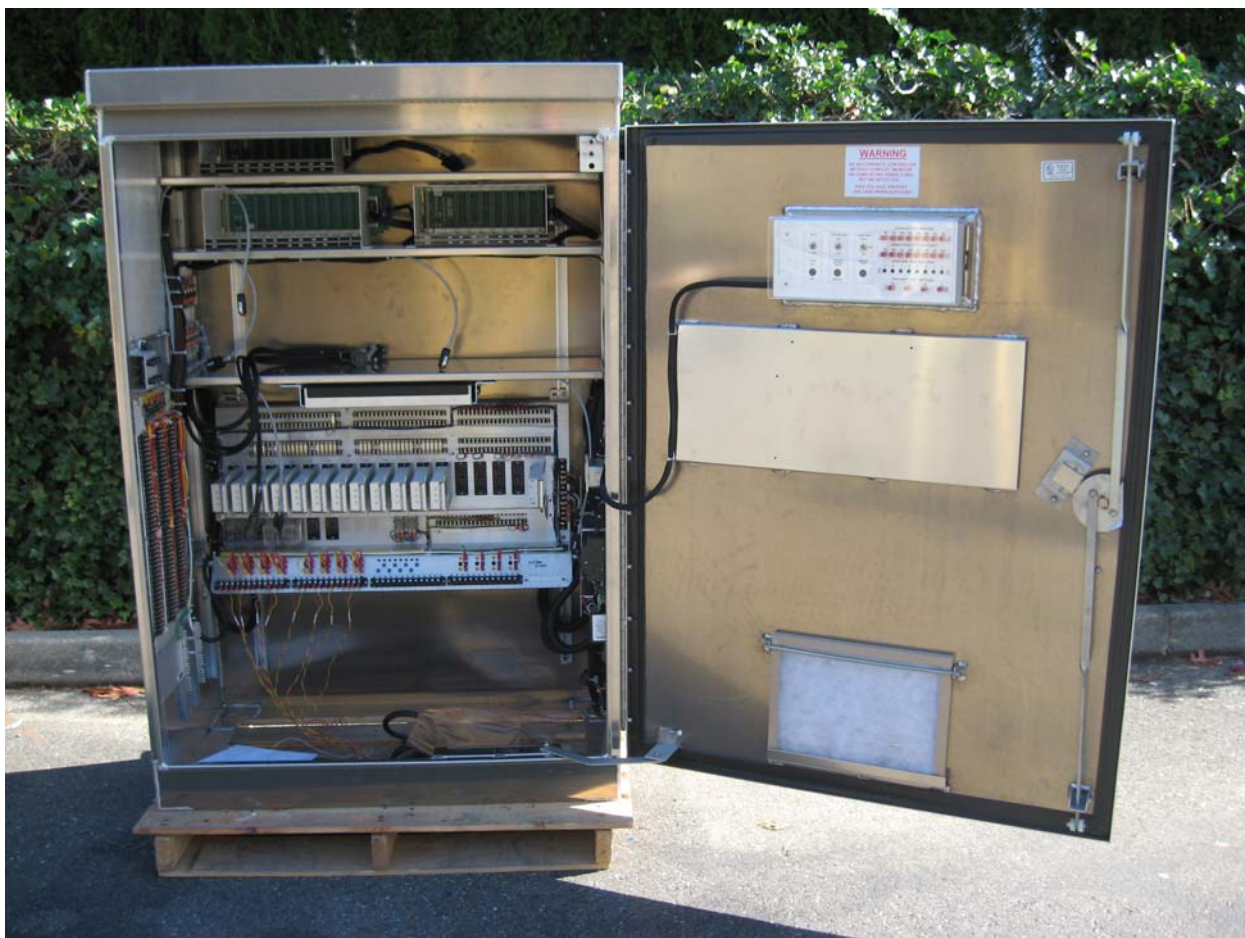

INTELLIGENT TRANSPORTATION SYSTEMS COMMUNICATIONS AND NETWORKING SOLUTIONS

909 SE EVERETT MALL WAY #A120
EVERETT, WA 98208

PHONE (425) 438-1133
FAX (425) 438-1585

Western Systems TS2 Type 2 Controller Cabinets (Type P series)

Western Systems is now building TS2 Type 2 controller cabinets. Designed to specific agencies requirements, these cabinets offer improvements over traditional TS1 cabinets, while keeping ease of use functions intact, like complete fold down load-bays and flash program reassignment.

Standard features:

- 16 position load-bay panel with complete roll-down capability
- Wired for traditional TS1 connectors and serial data communications through Bus Interface Units
- Up to 64 channels of detection in 4 detector rack when utilizing SIEMENS M50 series controllers
- Designed for use with Malfunction Management Units

Optional features:

- Communications panels
- Video surge suppression panels
- Can be designed to meet agency specific requirements