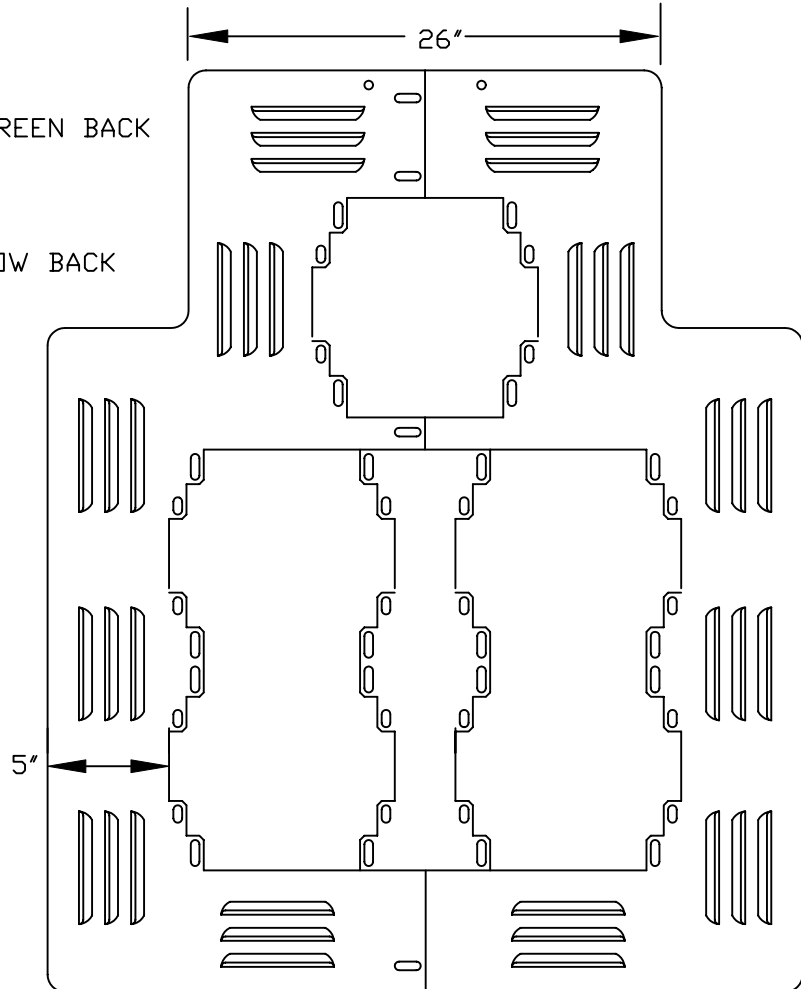

5-SEC 12" BACKPLATE

DWTBBA505HELF

FLAT BLACK FRONT & BACK

DWTBBA505HELG

FLAT BLACK FRONT & WEST COAST GREEN BACK

DWTBBA505HELY

FLAT BLACK FRONT & FEDERAL YELLOW BACK

FUNCTION:

To outline signal heads on the horizon and reduce the effects of sun phantom

SPECIFICATIONS:

1. Completely fabricated from 0.063" aluminum sheet alloy
2. Nominal outside dimensions of 5"
3. Powdercoated flat black, additional colors are paint over powder
4. 3 piece manufacturing for easy installation
5. All mounting hardware stainless steel
6. Comes with 1" batten plate
7. Fabricated with vented louvers for reduced wind loading