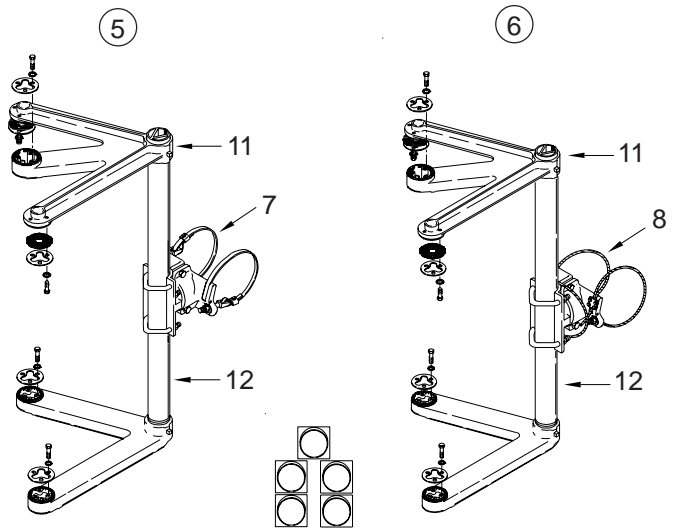

- ① 2-Way Band Mount ..... AS-0110
- ② 2-Way Variable Band Mount ..... AS-0111
- ③ 2-Way Cable Mount ..... AS-0188
- ④ 2-Way Variable Cable Mount ..... AS-0193
- ⑤ 5-Sec Cluster Band Mount ..... AS-0109
- ⑥ 5-Sec Cluster Cable Mount ..... AS-0138

**ASTRO-BRAC CLAMP KIT, Stellar Series:**

- 7 Band Mount ..... AS-3004
- 8 Cable Mount ..... AS-3009

**ARM KIT:**

- 9 2-Way ..... AB-5002
- 10 2-Way Variable ..... AB-5003
- 11 5-Section Cluster ..... AB-5001
- 12 GUSSETED TUBE, 1½" Alum. TOE w/ Vinyl Insert ..... AB-2003

**Notes:**

- All assemblies are supplied standard with stainless fasteners and natural aluminum alodine coating. Stainless upgrade to include stainless steel clamp screw where applicable.
- See pages T1-8 thru T1-14 for clamp kit pole diameter options.
- Please specify options when ordering.

ITEMS 3-4 OPTIONS
SIGNAL SECTION: 3, 4, or 5
CABLE LENGTH: 62", 84", or 96"
PAINT

OPTIONS
BAND LENGTH: 29", 36", 42", 48", or 56"
STAINLESS UPGRADE
PAINT

OPTIONS
CABLE LENGTH: 62", 84", or 96"
PAINT