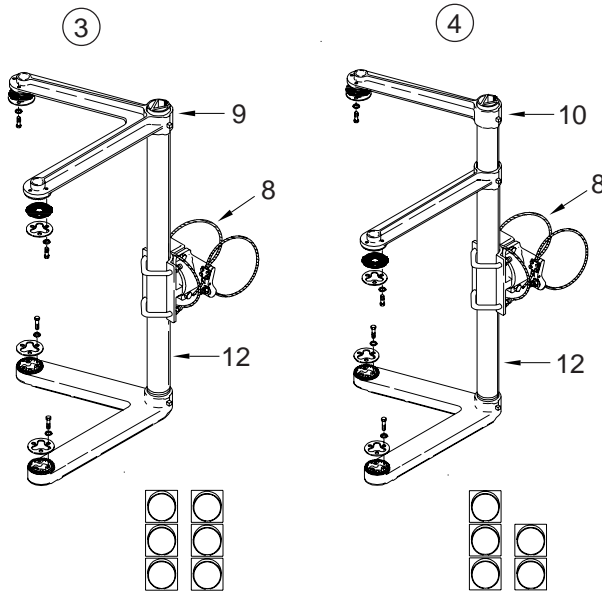

The Astro-Brac in its various configurations is a truly universal system for mounting signals.

The Astro-Brac can be adapted to mount in-line signals as well as two-ways, three-two combinations and 5-section clusters on any size and shape of arm or pole.

- ① 2-Way Band Mount ..... AS-0110
- ② 2-Way Variable Band Mount ..... AS-0111
- ③ 2-Way Cable Mount ..... AS-0188
- ④ 2-Way Variable Cable Mount ..... AS-0193
- ⑤ 5-Sec Cluster Band Mount ..... AS-0109
- ⑥ 5-Sec Cluster Cable Mount ..... AS-0138

**ASTRO-BRAC CLAMP KIT, Stellar Series:**

- 7 Band Mount ..... AS-3004
- 8 Cable Mount ..... AS-3009

**ARM KIT:**

- 9 2-Way ..... AB-5002
- 10 2-Way Variable ..... AB-5003
- 11 5-Section Cluster ..... AB-5001
- 12 GUSSETED TUBE, 1½" Alum. TOE w/ Vinyl Insert ..... AB-2003

**Notes:**

- All assemblies are supplied standard with stainless fasteners and natural aluminum alodine coating. Stainless upgrade to include stainless steel clamp screw where applicable.
- See pages T1-8 thru T1-14 for clamp kit pole diameter options.
- Please specify options when ordering.