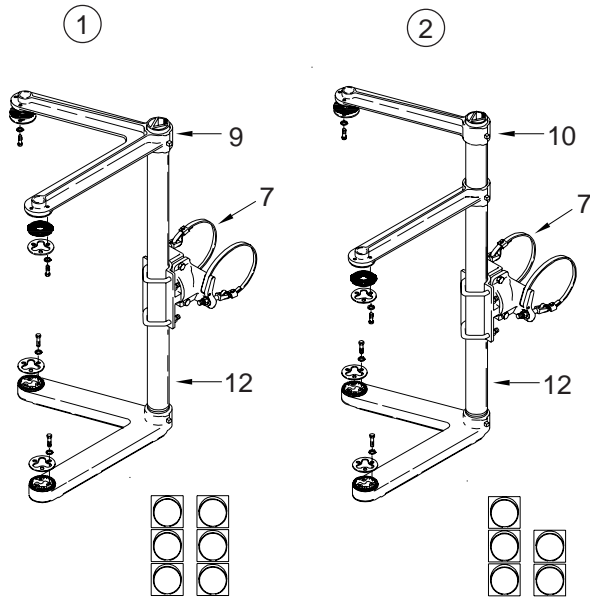

The Astro-Brac in its various configurations is a truly universal system for mounting signals.

The Astro-Brac can be adapted to mount in-line signals as well as two-ways, three-two combinations and 5-section clusters on any size and shape of arm or pole.

ITEMS 1-2 OPTIONS
SIGNAL SECTION: 3, 4, or 5
BAND LENGTH: 29", 36", 42", 48", or 56"
STAINLESS UPGRADE
PAINT

ITEM	DESCRIPTION	PART NO.
------	-------------	----------

**ASTRO-BRAC ASSY, Stellar Series:**

- ① 2-Way Band Mount ..... AS-0110
- ② 2-Way Variable Band Mount ..... AS-0111
- ③ 2-Way Cable Mount ..... AS-0188
- ④ 2-Way Variable Cable Mount ..... AS-0193
- ⑤ 5-Sec Cluster Band Mount ..... AS-0109
- ⑥ 5-Sec Cluster Cable Mount ..... AS-0138

ITEMS 3-4 OPTIONS
SIGNAL SECTION: 3, 4, or 5
CABLE LENGTH: 62", 84", or 96"
PAINT

OPTIONS
BAND LENGTH: 29", 36", 42", 48", or 56"
STAINLESS UPGRADE
PAINT

OPTIONS
CABLE LENGTH: 62", 84", or 96"
PAINT