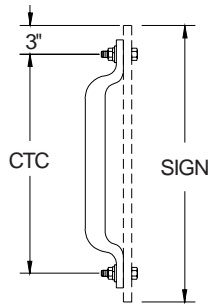

ITEM 1-2 OPTIONS
CTC DIMENSION (see chart)
BAND LENGTH: 29", 36", 42", 48", or 56"
STAINLESS UPGRADE
PAINT

ITEM 3-4 OPTIONS
CTC DIMENSION (see chart)
CABLE LENGTH: 62", 84", or 96"
PAINT

Notes:

- All assemblies are supplied standard with stainless fasteners and natural aluminum alodine coating. Stainless upgrade to include stainless steel clamp screw where applicable.
- Suggested maximum sign face of 16 sq. ft. per bracket.
- Please specify options when ordering.

TUBE CTC	SIGN
9"	15"
12"	18"
15"	21"
18"	24"
24"	30"
30"	36"
36"	42"
42"	48"
48"	54"
60"	66"
66"	72"
72"	78"

OPTIONS
CTC DIMENSION (see chart)
BAND LENGTH: 29", 36", 42", 48", or 56"
NIPPLE LENGTH: 5", 6", or 8"
STAINLESS UPGRADE
PAINT

OPTIONS
CTC DIMENSION (see chart)
CABLE LENGTH: 62", 84", or 96"
NIPPLE LENGTH: 5", 6", or 8"
PAINT