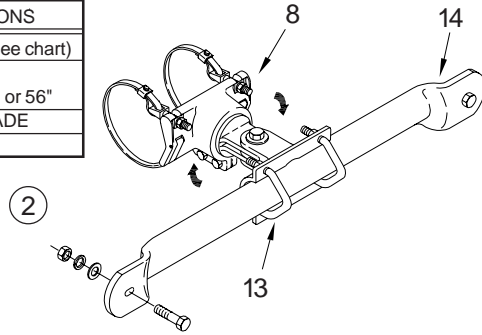

ITEM	DESCRIPTION	PART NO.
------	-------------	----------

ASTRO SIGN-BRAC:

- ① Band Mount, Stellar Series AS-0105
- ② Horizontal Articulated Band Mnt AB-0135
- ③ Cable Mount, Stellar Series AS-0142
- ④ Horizontal Articulated Cable Mnt AB-0136
- ⑤ Vertical Extended Band Mount AB-0134
- ⑥ Vertical Extended Cable Mount AB-0189

ITEM 1-2 OPTIONS
CTC DIMENSION (see chart)
BAND LENGTH: 29", 36", 42", 48", or 56"
STAINLESS UPGRADE
PAINT

ITEM 3-4 OPTIONS
CTC DIMENSION (see chart)
CABLE LENGTH: 62", 84", or 96"
PAINT

Notes:

- All assemblies are supplied standard with stainless fasteners and natural aluminum alodine coating. Stainless upgrade to include stainless steel clamp screw where applicable.
- Suggested maximum sign face of 16 sq. ft. per bracket.
- Please specify options when ordering.

TUBE CTC	SIGN
9"	15"
12"	18"
15"	21"
18"	24"
24"	30"
30"	36"
36"	42"
42"	48"
48"	54"
60"	66"
66"	72"
72"	78"

OPTIONS
CTC DIMENSION (see chart)
BAND LENGTH: 29", 36", 42", 48", or 56"
NIPPLE LENGTH: 5", 6", or 8"
STAINLESS UPGRADE
PAINT

OPTIONS
CTC DIMENSION (see chart)
CABLE LENGTH: 62", 84", or 96"
NIPPLE LENGTH: 5", 6", or 8"
PAINT