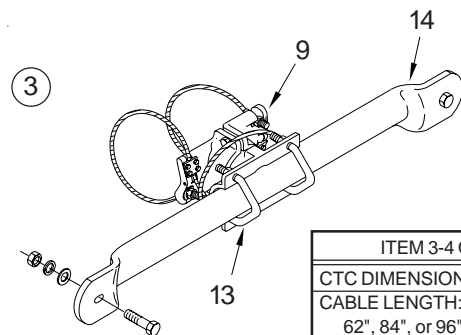

ITEM	DESCRIPTION	PART NO.
------	-------------	----------

ASTRO SIGN-BRAC:

- ① Band Mount, Stellar Series AS-0105
- ② Horizontal Articulated Band Mnt AB-0135
- ③ Cable Mount, Stellar Series AS-0142
- ④ Horizontal Articulated Cable Mnt AB-0136
- ⑤ Vertical Extended Band Mount AB-0134
- ⑥ Vertical Extended Cable Mount AB-0189

ITEM 1-2 OPTIONS
CTC DIMENSION (see chart)
BAND LENGTH: 29", 36", 42", 48", or 56"
STAINLESS UPGRADE
PAINT

ITEM 3-4 OPTIONS
CTC DIMENSION (see chart)
CABLE LENGTH: 62", 84", or 96"
PAINT

Notes:

- All assemblies are supplied standard with stainless fasteners and natural aluminum alodine coating. Stainless upgrade to include stainless steel clamp screw where applicable.
- Suggested maximum sign face of 16 sq. ft. per bracket.
- Please specify options when ordering.

TUBE CTC	SIGN
9"	15"
12"	18"
15"	21"
18"	24"
24"	30"
30"	36"
36"	42"
42"	48"
48"	54"
60"	66"
66"	72"
72"	78"

OPTIONS
CTC DIMENSION (see chart)
BAND LENGTH: 29", 36", 42", 48", or 56"
NIPPLE LENGTH: 5", 6", or 8"
STAINLESS UPGRADE
PAINT

OPTIONS
CTC DIMENSION (see chart)
CABLE LENGTH: 62", 84", or 96"
NIPPLE LENGTH: 5", 6", or 8"
PAINT