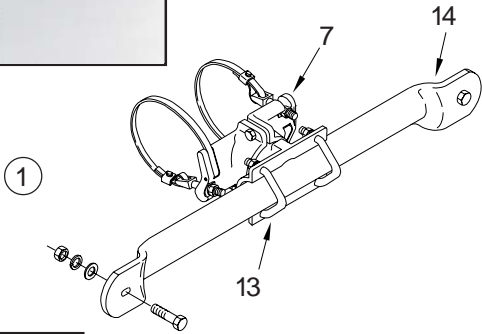

ITEM	DESCRIPTION	PART NO.
------	-------------	----------

ASTRO SIGN-BRAC:

- ① Band Mount, Stellar Series AS-0105
- ② Horizontal Articulated Band Mnt AB-0135
- ③ Cable Mount, Stellar Series AS-0142
- ④ Horizontal Articulated Cable Mnt AB-0136
- ⑤ Vertical Extended Band Mount AB-0134
- ⑥ Vertical Extended Cable Mount AB-0189

ASTRO-BRAC CLAMP KIT:

- 7 Band Mount, Stellar Series AS-3004
- 8 Horizontal Articulated Band Mount AB-3011
- 9 Cable Mount, Stellar Series AS-3009
- 10 Horizontal Articulated Cable Mount AB-3013
- 11 1½" Threaded Band Mount AB-3006
- 12 1½" Threaded Cable Mount AB-3034
- 13 U-BOLT KIT, 5/16"-18, Stainless AB-0256
- 14 SIGN MOUNTING BRAC w/ Hardware AB-0283

ITEM 1-2 OPTIONS
CTC DIMENSION (see chart)
BAND LENGTH: 29", 36", 42", 48", or 56"
STAINLESS UPGRADE
PAINT

ITEM 3-4 OPTIONS
CTC DIMENSION (see chart)
CABLE LENGTH: 62", 84", or 96"
PAINT

Notes:

- All assemblies are supplied standard with stainless fasteners and natural aluminum alodine coating. Stainless upgrade to include stainless steel clamp screw where applicable.
- Suggested maximum sign face of 16 sq. ft. per bracket.
- Please specify options when ordering.

TUBE CTC	SIGN
9"	15"
12"	18"
15"	21"
18"	24"
24"	30"
30"	36"
36"	42"
42"	48"
48"	54"
60"	66"
66"	72"
72"	78"

OPTIONS
CTC DIMENSION (see chart)
BAND LENGTH: 29", 36", 42", 48", or 56"
NIPPLE LENGTH: 5", 6", or 8"
STAINLESS UPGRADE
PAINT