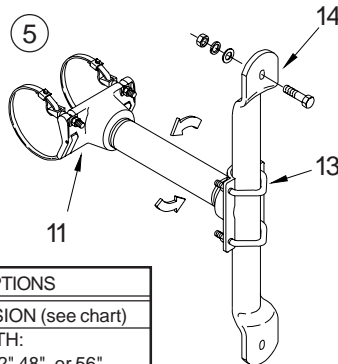

ITEM 1-2 OPTIONS
CTC DIMENSION (see chart)
BAND LENGTH: 29", 36", 42", 48", or 56"
STAINLESS UPGRADE
PAINT

ITEM 3-4 OPTIONS
CTC DIMENSION (see chart)
CABLE LENGTH: 62", 84", or 96"
PAINT

Notes:

- All assemblies are supplied standard with stainless fasteners and natural aluminum alodine coating. Stainless upgrade to include stainless steel clamp screw where applicable.
- Suggested maximum sign face of 16 sq. ft. per bracket.
- Please specify options when ordering.

TUBE CTC	SIGN
9"	15"
12"	18"
15"	21"
18"	24"
24"	30"
30"	36"
36"	42"
42"	48"
48"	54"
60"	66"
66"	72"
72"	78"

OPTIONS
CTC DIMENSION (see chart)
BAND LENGTH: 29", 36", 42", 48", or 56"
NIPPLE LENGTH: 5", 6", or 8"
STAINLESS UPGRADE
PAINT

OPTIONS
CTC DIMENSION (see chart)
CABLE LENGTH: 62", 84", or 96"
NIPPLE LENGTH: 5", 6", or 8"
PAINT