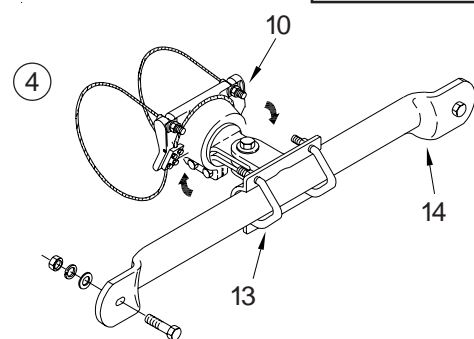

ITEM	DESCRIPTION	PART NO.
------	-------------	----------

ASTRO SIGN-BRAC:

- ① Band Mount, Stellar Series AS-0105
- ② Horizontal Articulated Band Mnt AB-0135
- ③ Cable Mount, Stellar Series AS-0142
- ④ Horizontal Articulated Cable Mnt AB-0136
- ⑤ Vertical Extended Band Mount AB-0134
- ⑥ Vertical Extended Cable Mount AB-0189

ITEM 1-2 OPTIONS
CTC DIMENSION (see chart)
BAND LENGTH: 29", 36", 42", 48", or 56"
STAINLESS UPGRADE
PAINT

ITEM 3-4 OPTIONS
CTC DIMENSION (see chart)
CABLE LENGTH: 62", 84", or 96"
PAINT

Notes:

- All assemblies are supplied standard with stainless fasteners and natural aluminum alodine coating. Stainless upgrade to include stainless steel clamp screw where applicable.
- Suggested maximum sign face of 16 sq. ft. per bracket.
- Please specify options when ordering.

TUBE CTC	SIGN
9"	15"
12"	18"
15"	21"
18"	24"
24"	30"
30"	36"
36"	42"
42"	48"
48"	54"
60"	66"
66"	72"
72"	78"

OPTIONS
CTC DIMENSION (see chart)
BAND LENGTH: 29", 36", 42", 48", or 56"
NIPPLE LENGTH: 5", 6", or 8"
STAINLESS UPGRADE
PAINT

OPTIONS
CTC DIMENSION (see chart)
CABLE LENGTH: 62", 84", or 96"
NIPPLE LENGTH: 5", 6", or 8"
PAINT