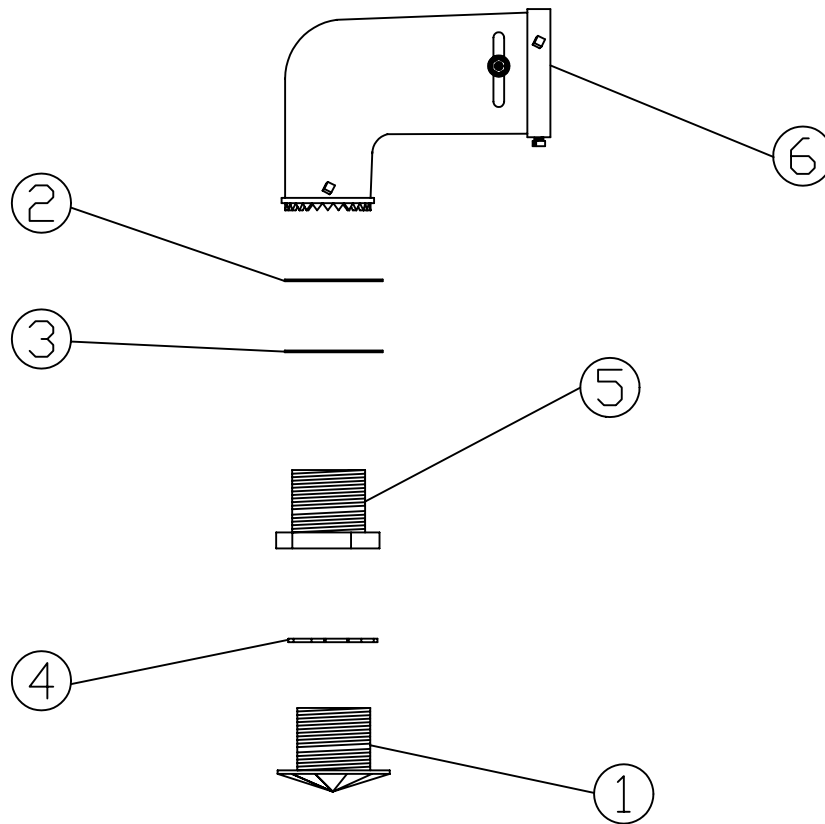

NOTE: ALL HARDWARE STAINLESS STEEL

WTS801001BG

ELBOW PLUMBIZER WEST COAST GREEN

REF. NO.	DESCRIPTION	QTY.	PART NO.	WA. TYPE "L"
1	ORNAMENTAL CAP (LONG)	1	DTSH0503A	
2	WASHER NEOPRENE	1	DTSH0531	
3	WASHER STEEL	1	DTSH0533	
4	CONDUIT LOCK NUT	1	DTSH0551	
5	LOCK NIPPLE (LONG)	1	DTSH0571F	
6	ELBOW PLUMBIZER	1	DTSH0071B	
	SET SCREW SQ. HD. 3/8-16X3/4	3	CMH37C75SSQS	
	BOLT HEX 3/8-16X4	1	CMH37C400HCSS	
	WASHER FLAT 3/8	2	CMH37NWFLS780D	
	NUT HEX 3/8-16	2	CMH37CNFHS	
	SET SCREW SQ. HD. 1/4-20X1/2	1	CMH25C50SSQS	