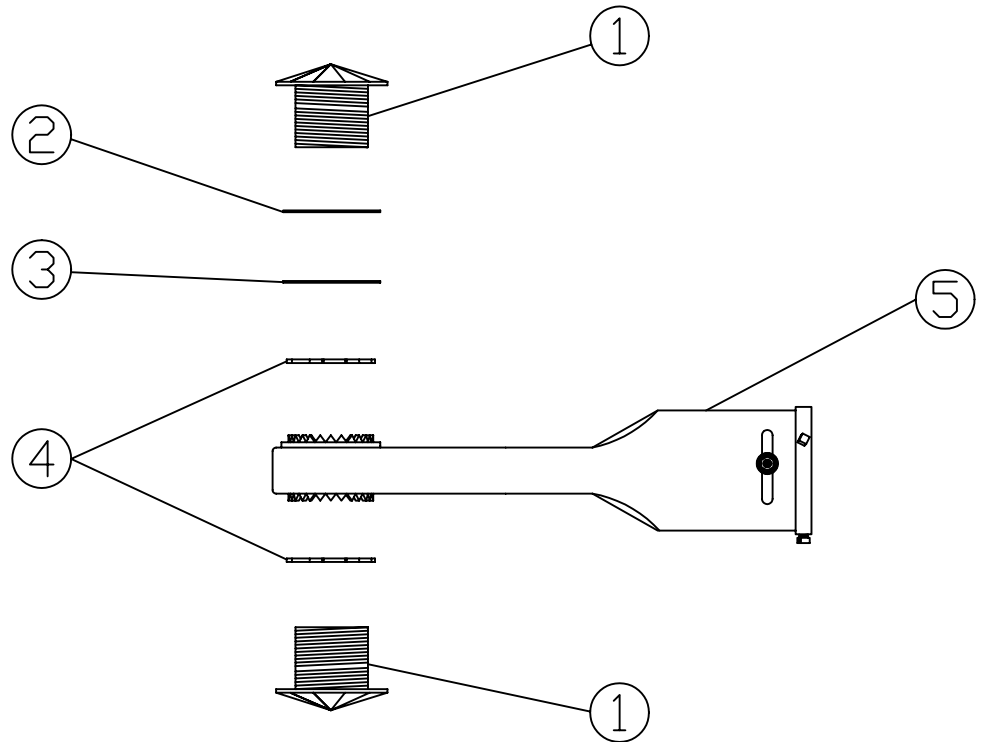

NOTE: ALL HARDWARE STAINLESS STEEL

WTS801101BG

ELEVATOR PLUMBIZER WEST COAST GREEN

REF. NO.	DESCRIPTION	QTY.	PART NO.	WA. TYPE "M"
1	ORNAMENTAL CAP (LONG)	2	DTSH0503A	
2	WASHER NEOPRENE	1	DTSH0531	
3	WASHER STEEL	1	DTSH0533	
4	CONDUIT LOCK NUT	2	DTSH0551	
5	ELEVATOR PLUMBIZER	1	DTSH0081B	
	SET SCREW SQ. HD. 3/8-16X3/4	3	CMH37C75SSQS	
	BOLT HEX 3/8-16X4	1	CMH37C400HCSS	
	WASHER FLAT 3/8	2	CMH37NWFLS780D	
	NUT HEX 3/8-16	2	CMH37CNFHS	
	BOLT CARRIAGE 1/4-20X3	3	CMH25C50SSQS	