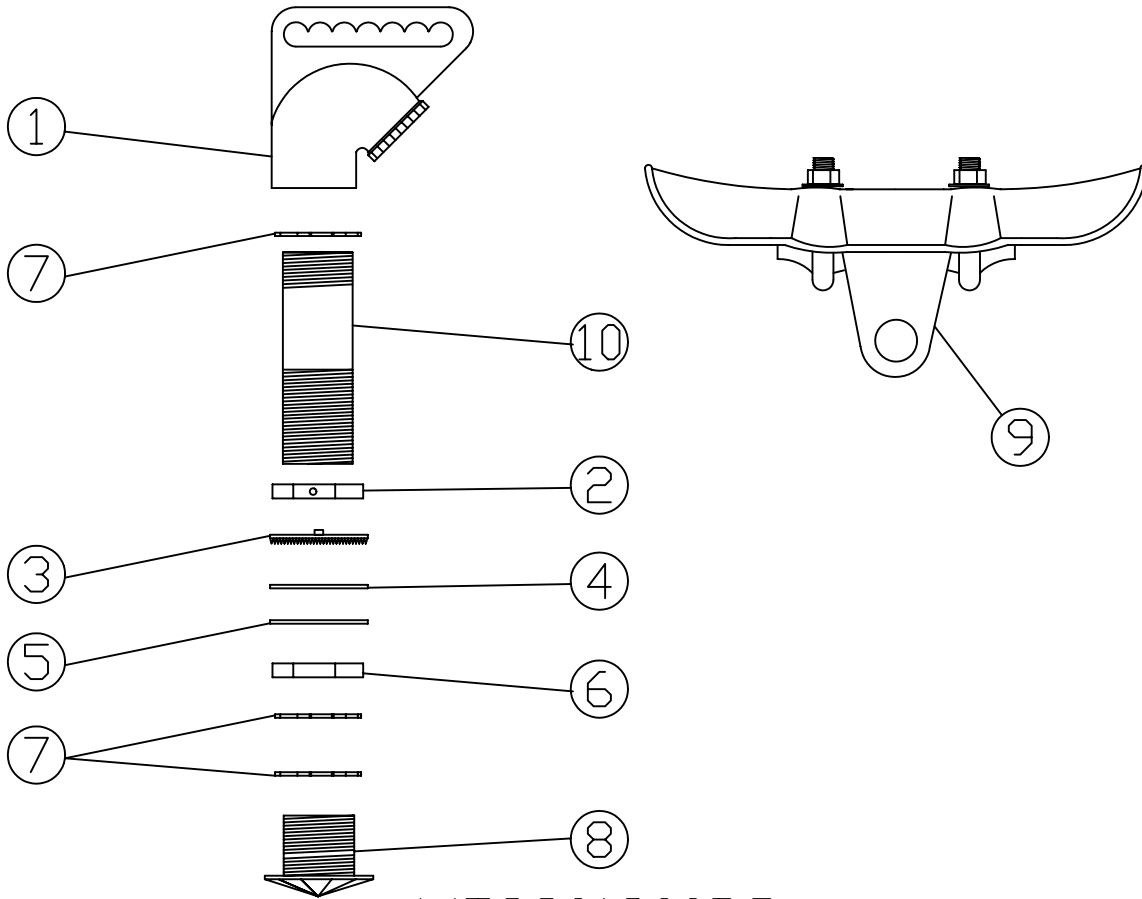

NOTE: ALL HARDWARE STAINLESS STEEL

WTS801200BG

SPAN WIRE WEST COAST GREEN

REF. NO.	DESCRIPTION	QTY.	PART NO.	WA. TYPE "P"
1	WIRE ENTRANCE FEMALE INSULATOR BUSHING SET SCREW SQ. HD. 1/4-20X1/2	1 1 1	DTSH0158B DTSH0128 CMH25C50SSQS	
2	LOCKNUT W/PINHOLES 1/4-20X1/2 SET SCREW SQ. HD.	1 1	DTSH0556F CMH25C50SSQS	
3	SERRATED RING FULL PIN	1	DTSH0521B	
4	NEOPRENE WASHER	1	DTSH0531	
5	STEEL WASHER	1	DTSH0533	
6	LOCKNUT	1	DTSH0555F	
7	CONDUIT LOCKNUT	3	DTSH0551	
8	ORNAMENTAL CAP (LONG)	1	DTSH0503A	
9	MESSENGER HANGER 10" CABLE BAR CLEVIS PIN W/COTTER PIN J-BOLT W/NUT & LOCK WASHER WASHER FLAT 11/16ID ,1 1/2OD	1 1 1 2 2	DTSHL121B DTSHL124B DTSH0127SS DTSH0126SS CMH	
10	NIPPLE 6 3/4" W/3" T.O.E.	1	DWTS6.75N3	