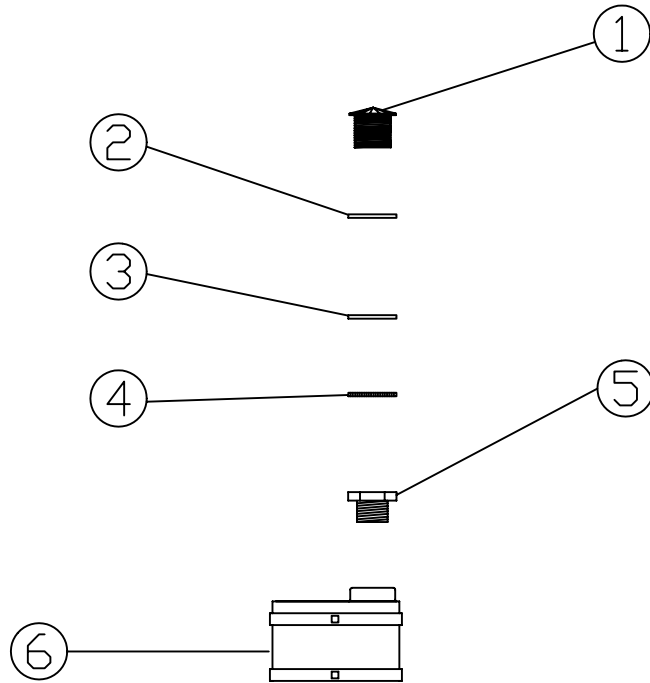

NOTE: ALL HARDWARE STAINLESS STEEL

WTS804303BG

POST TOP OFFSET WEST COAST GREEN

REF. NO.	DESCRIPTION	QTY.	PART NO.	WA. TYPE "D"
1	ORNAMENTAL CAP (LONG)	1	DTSH0503A	
2	WASHER NEOPRENE	1	DTSH0531	
3	WASHER STEEL	1	DTSH0533	
4	CONDUIT LOCK NUT	1	DTSH0551	
5	LOCK NIPPLE (LONG)	1	DTSH0571F	
6	POST TOP (OFFSET) SET SCREW SQ. HD. 3/8-16X3/4	1 3	DTSH0048B CMH37C75SSQS	